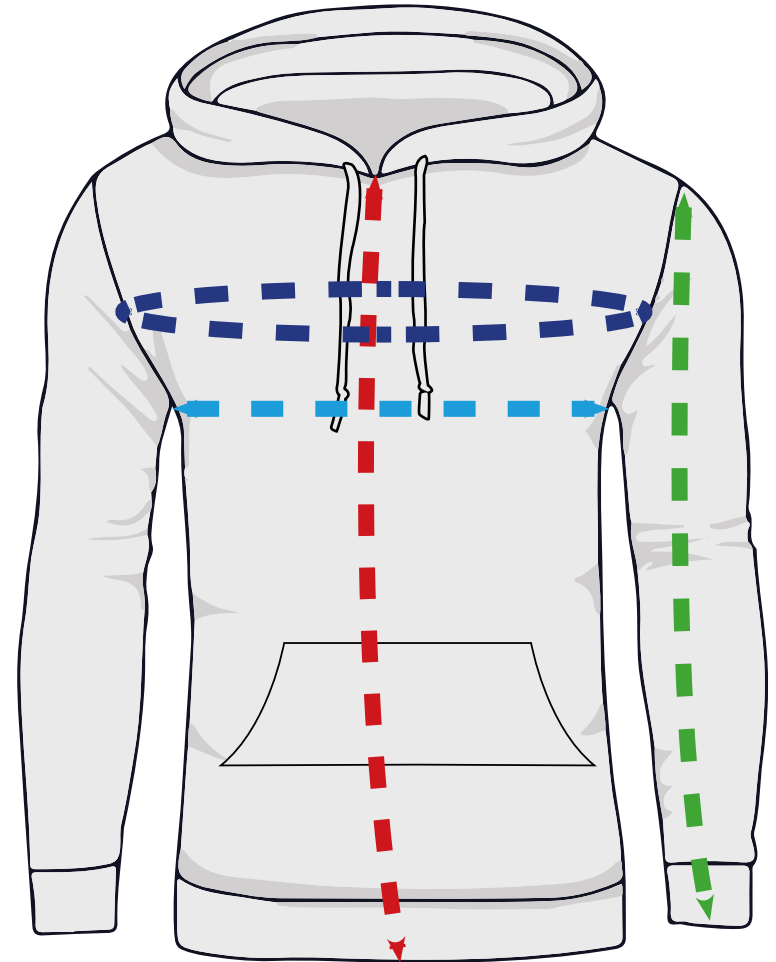

SIZE GUIDE

	Chest	Pit to pit	Shoulder to sleeve	Neck to bottom
Small	36 Inches	20 Inches	24 Inches	23 Inches
Medium	40 Inches	22 ¹ / ₂ Inches	23 ¹ / ₂ Inches	25 Inches
Large	44 Inches	24 ¹ / ₄ Inches	24 ¹ / ₂ Inches	26 Inches
X-Large	48 Inches	25 ¹ / ₄ Inches	25 ¹ / ₂ Inches	27 ¹ / ₂ Inches
XX-Large	52 Inches	28 Inches	25 ¹ / ₂ Inches	27 ¹ / ₂ Inches
XXX-Large	56 Inches	28 ¹ / ₂ Inches	26 Inches	28 ¹ / ₂ Inches

JH001 Pullover Hoodie

- | | | | |
|---|---|---|--|
|  New French Navy |  Oxford Navy |  Navy Smoke |  Ink Blue |
|  Denim Blue |  Airforce Blue |  Royal Blue |  Sapphire Blue |
|  Tropical Blue |  Dusty Blue |  Hawaiian Blue |  Turquoise Surf |
|  Cornflower Blue |  Sky Blue |  Deep Sea Blue |  Jade |
|  Peppermint |  Forest Green |  Bottle Green |  Olive Green |
|  Combat Green |  Moss Green |  Kelly Green |  Spring Green |
|  Alien Green |  Lime Green |  Apple Green |  Hot Chocolate |
|  Caramel Toffee |  Mocha Brown |  Desert Sand |  Nude |
|  Peach Perfect |  Vanilla Milkshake |  Sherbet Lemon |  Sun Yellow |
|  Gold |  Mustard |  Orange Crush |  Burnt Orange |
|  Sunset Orange |  Red Hot Chilli |  Brick Red |  Fire Red |
|  Burgundy |  Burgundy Smoke |  Plum |  Dusty Purple |
|  Wild Mulberry |  Purple |  Ultra Violet |  Magenta Magic |
|  Pinky Purple |  Lavender |  True Violet |  Cranberry |
|  Hot Pink |  Lipstick Pink |  Candyfloss Pink |  Dusty Pink |
|  Baby Pink |  Deep Black |  Jet Black |  Black Smoke |
|  Storm Grey |  Charcoal |  Steel Grey |  Moondust Grey |
|  Heather Grey |  Ash |  Arctic White | |